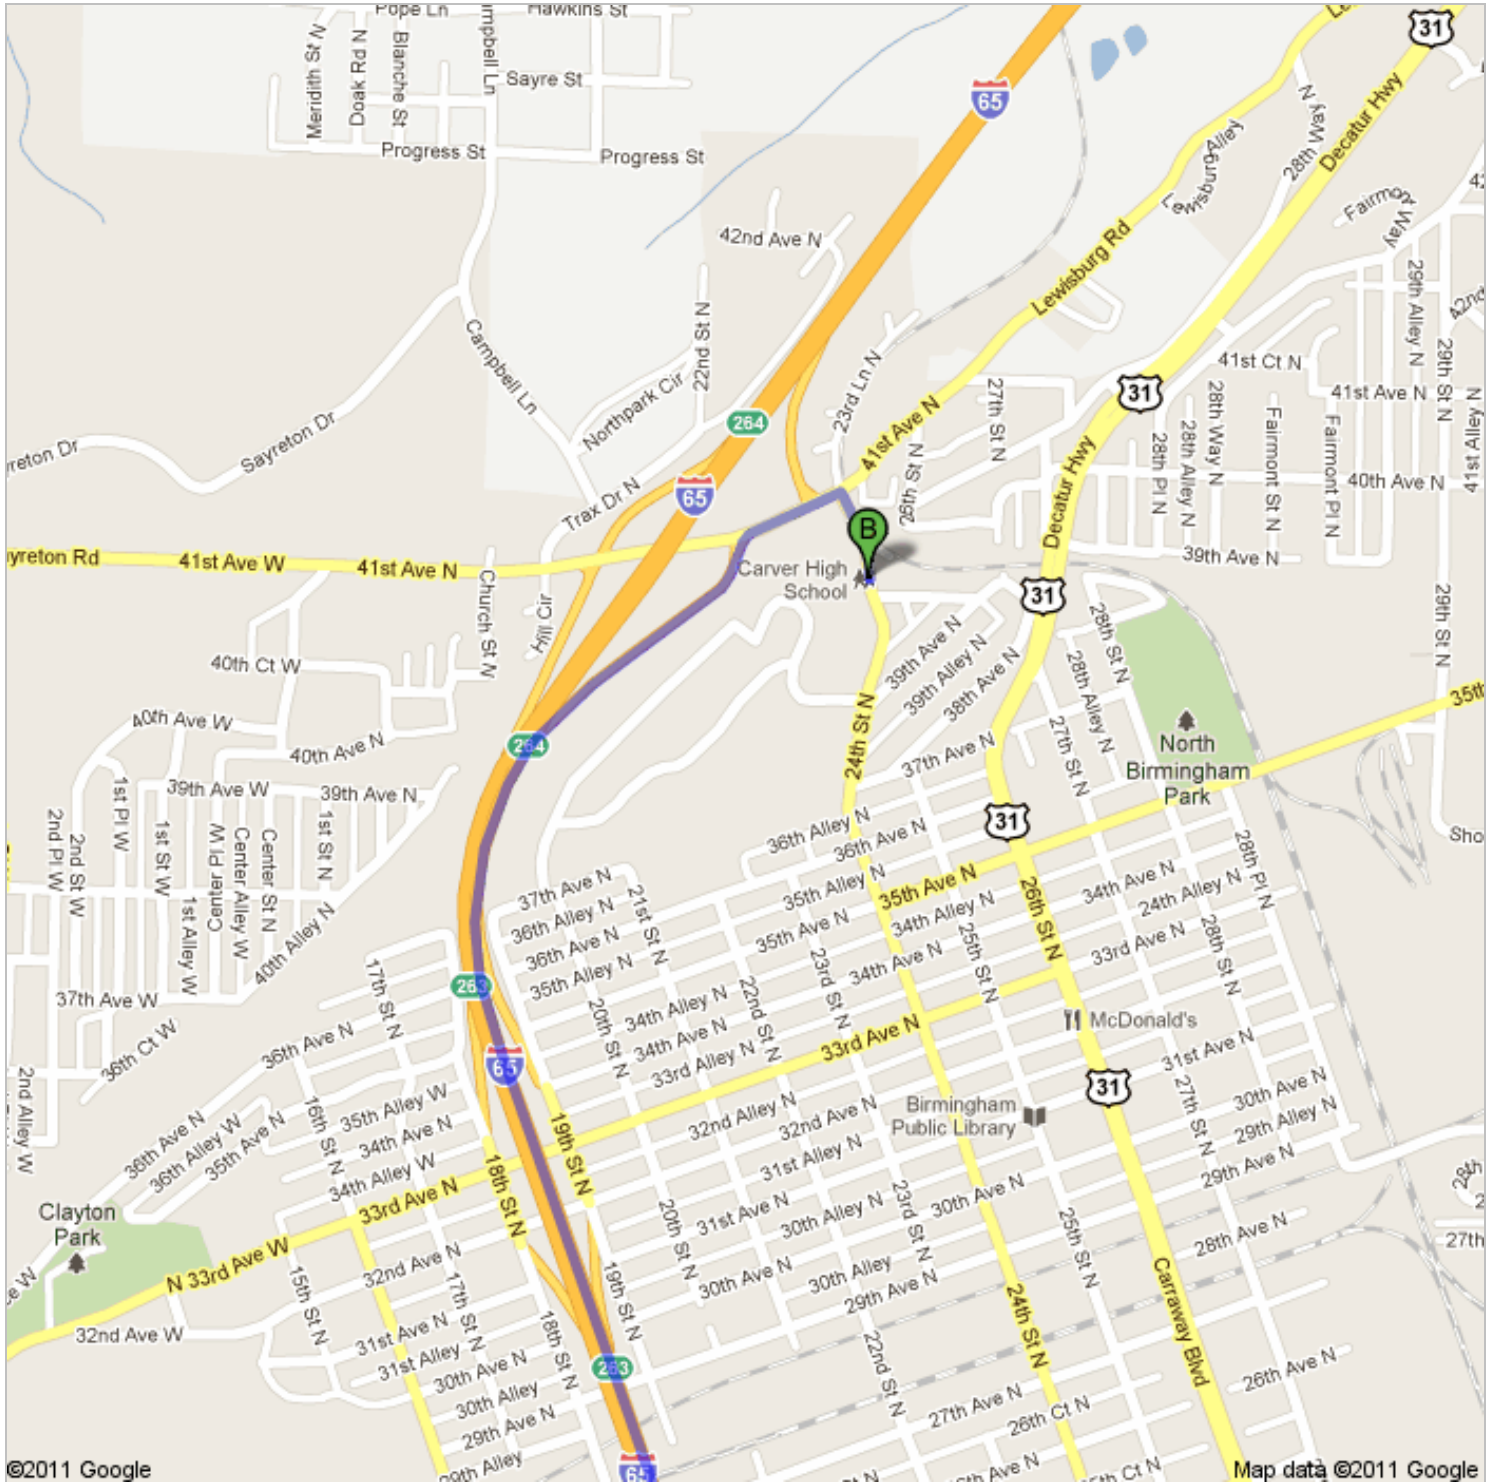

**Directions to George Washington Carver High School**  
3900 24th Street North, Birmingham, AL 35207-2614 - (205) 231-3900  
**27.9 mi – about 35 mins**

**Save trees. Go green!**

Download Google Maps on your phone at [google.com/gmm](http://google.com/gmm)

### Thompson High School

100 Warrior Drive, Alabaster, AL 35007-8700 - (205) 682-5700

- |  |  |                             |
|--|--|-----------------------------|
|  | 1. Head <b>south</b> on <b>Warrior Dr</b>  | go 0.1 mi<br>total 0.1 mi   |
|    | 2. Make a U-turn   | go 0.1 mi<br>total 0.2 mi   |
|    | 3. Turn right onto <b>Co Rd 264/Thompson Rd</b><br>About 1 min                     | go 0.5 mi<br>total 0.7 mi   |
|    | 4. Turn left onto <b>Montevallo Rd</b><br>About 3 mins                             | go 1.3 mi<br>total 1.9 mi   |
|    | 5. Turn left onto <b>1st St S</b><br>About 2 mins                                  | go 1.8 mi<br>total 3.7 mi   |
|  | 6. Continue onto <b>Pelham Pkwy</b><br>About 2 mins                                | go 1.4 mi<br>total 5.1 mi   |
|    | 7. Turn right onto <b>Co Rd 52 E</b><br>About 2 mins                               | go 0.7 mi<br>total 5.8 mi   |
|    | 8. Turn left to merge onto <b>I-65 N</b> toward <b>Birmingham</b><br>About 23 mins | go 21.5 mi<br>total 27.3 mi |
|    | 9. Take exit <b>264</b> for <b>41st Avenue</b>                                     | go 0.4 mi<br>total 27.6 mi  |
|    | 10. Turn right onto <b>41st Ave N/Daniel Payne Dr</b>                              | go 0.1 mi<br>total 27.8 mi  |
|  | 11. Take the 1st right onto <b>24th St N</b><br>Destination will be on the right   | go 0.1 mi<br>total 27.9 mi  |