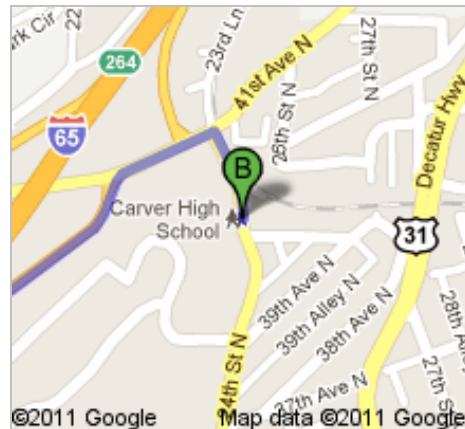

**Directions to George Washington Carver High School**  
3900 24th Street North, Birmingham, AL 35207-2614 - (205) 231-3900  
**27.9 mi – about 35 mins**

**Save trees. Go green!**

Download Google Maps on your phone at [google.com/gmm](http://google.com/gmm)

### George Washington Carver High School

3900 24th Street North, Birmingham, AL 35207-2614 - (205) 231-3900

These directions are for planning purposes only. You may find that construction projects, traffic, weather, or other events may cause conditions to differ from the map results, and you should plan your route accordingly. You must obey all signs or notices regarding your route.