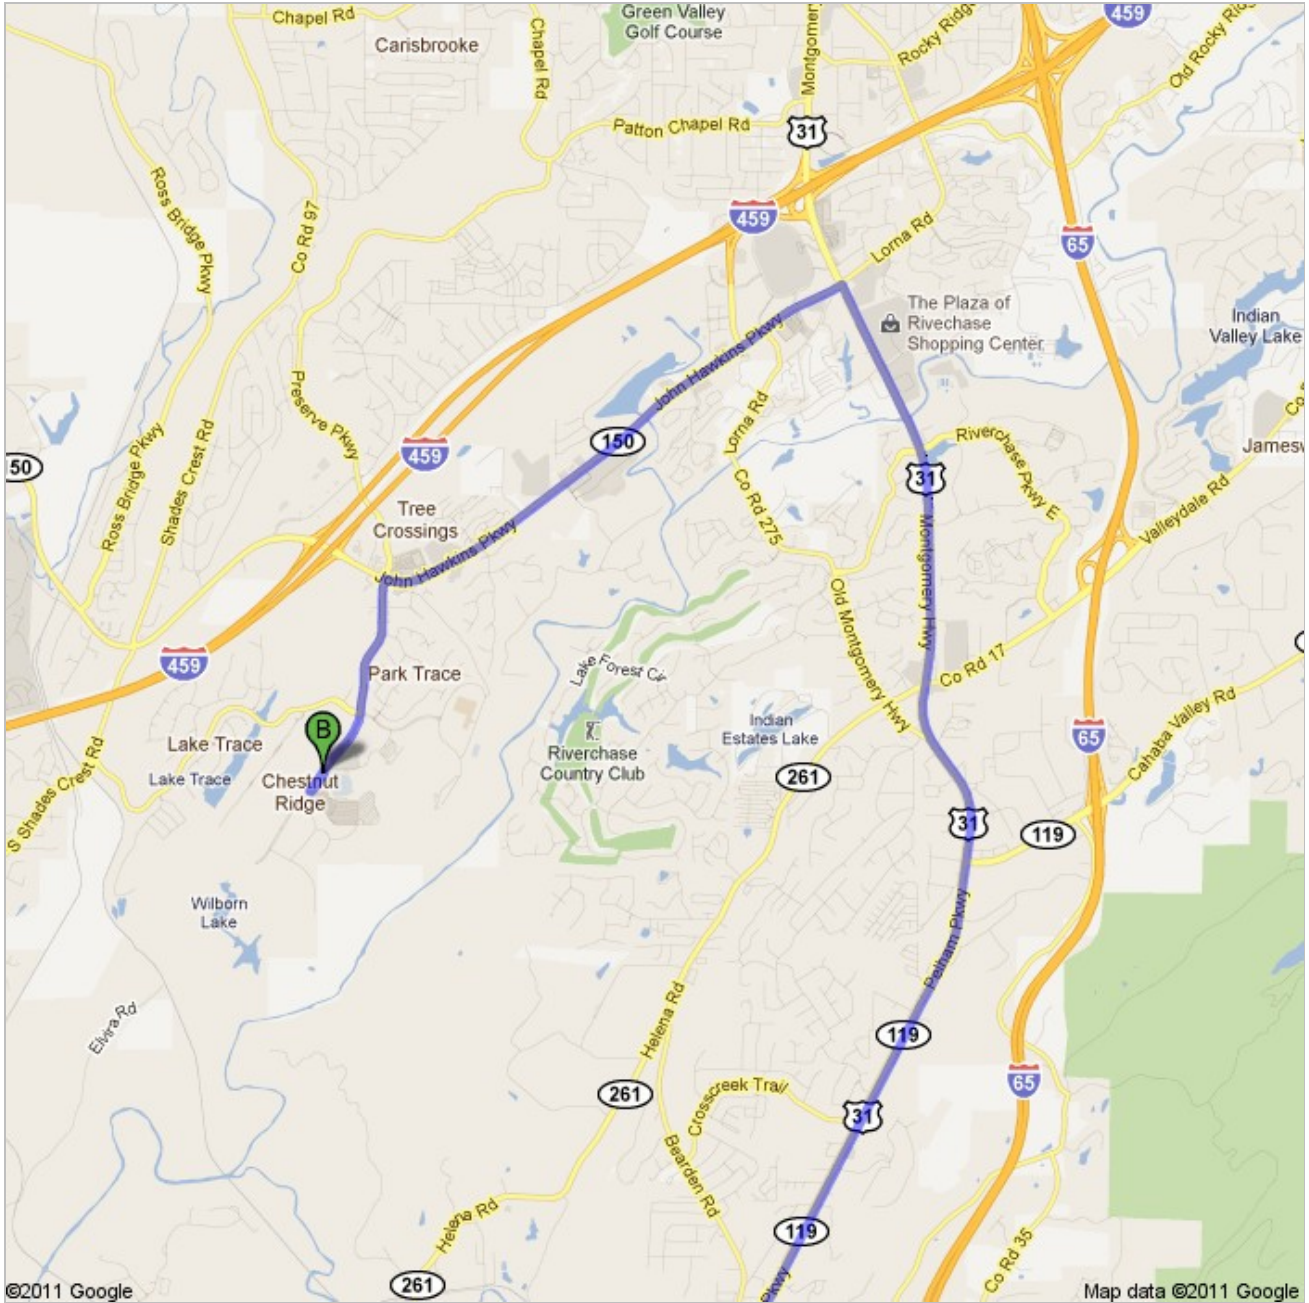

Directions to Hoover Metropolitan Stadium
Hoover, Alabama
16.4 mi – about 27 mins

Save trees. Go green!
Download Google Maps on your phone at google.com/gmm

Thompson High School

100 Warrior Drive, Alabaster, AL 35007-8700 - (205) 682-5700

1. Head **south** on **Warrior Dr** go 0.1 mi
total 0.1 mi

2. Make a U-turn go 0.1 mi
total 0.2 mi

3. Turn right onto **Co Rd 264/Thompson Rd** go 0.5 mi
About 1 min total 0.7 mi

4. Turn left onto **Montevallo Rd** go 1.3 mi
About 3 mins total 1.9 mi

5. Turn left onto **1st St S** go 1.8 mi
About 2 mins total 3.7 mi

6. Continue onto **US-31 N/Pelham Pkwy** go 8.3 mi
Continue to follow US-31 N total 12.0 mi
About 10 mins

7. Turn left onto **John Hawkins Pkwy** go 3.0 mi
About 6 mins total 15.0 mi

8. Turn left onto **Stadium Trace Pkwy** go 1.2 mi
About 3 mins total 16.2 mi

9. Make a U-turn at **Ben Chapman Dr** go 0.1 mi
total 16.4 mi

Hoover Metropolitan Stadium

Hoover, Alabama

These directions are for planning purposes only. You may find that construction projects, traffic, weather, or other events may cause conditions to differ from the map results, and you should plan your route accordingly. You must obey all signs or notices regarding your route.