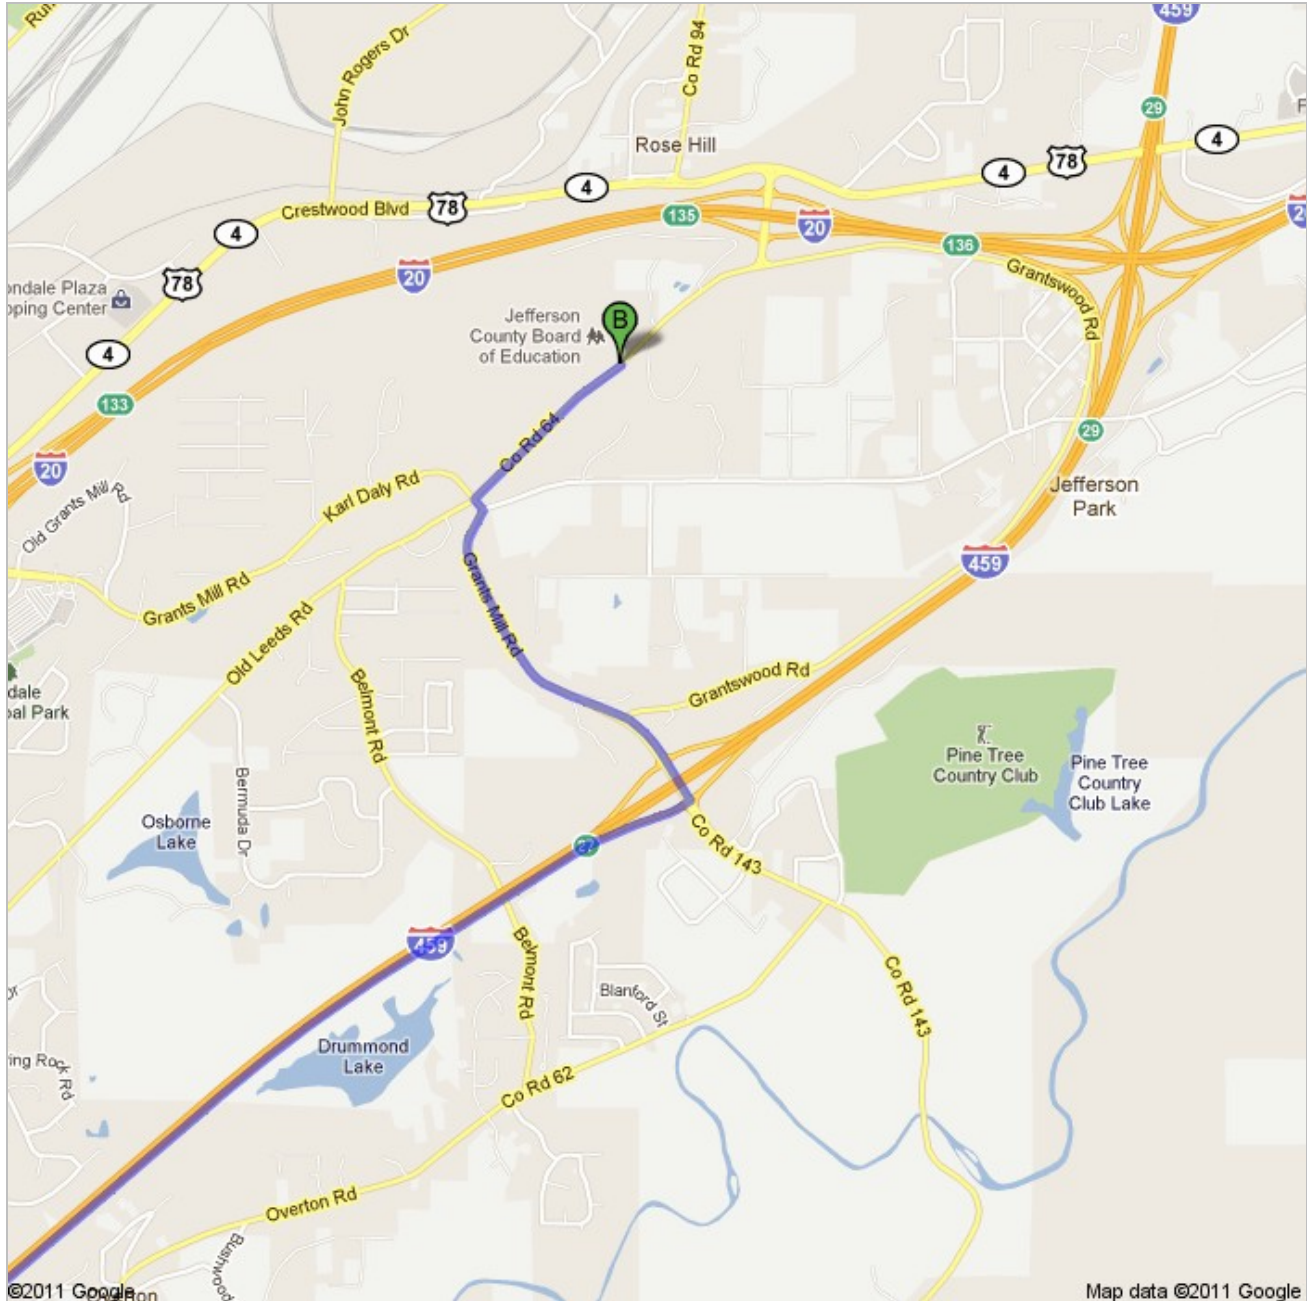

Directions to Shades Valley High School

6100 Old Leeds Road, Birmingham, AL 35210-4278 - (205) 379-5350

27.5 mi – about 35 mins

Save trees. Go green!

Download Google Maps on your phone at google.com/gmm

Thompson High School

100 Warrior Drive, Alabaster, AL 35007-8700 - (205) 682-5700

- | | | |
|--|--|-----------------------------|
| | 1. Head south on Warrior Dr | go 0.1 mi
total 0.1 mi |
| | 2. Make a U-turn | go 0.1 mi
total 0.2 mi |
| | 3. Turn right onto Co Rd 264/Thompson Rd
About 1 min | go 0.5 mi
total 0.7 mi |
| | 4. Turn left onto Montevallo Rd
About 3 mins | go 1.3 mi
total 1.9 mi |
| | 5. Turn left onto 1st St S
About 2 mins | go 1.8 mi
total 3.7 mi |
| | 6. Continue onto US-31 N/Pelham Pkwy
Continue to follow US-31 N
About 10 mins | go 8.8 mi
total 12.5 mi |
| | 7. Merge onto I-459 N via the ramp to Atlanta/Gadsden/I-65
About 12 mins | go 13.1 mi
total 25.6 mi |
| | 8. Take exit 27 for Grants Mill Rd | go 0.3 mi
total 25.9 mi |
| | 9. Turn left onto Co Rd 143/Grants Mill Rd
Continue to follow Grants Mill Rd
About 3 mins | go 1.1 mi
total 27.0 mi |
| | 10. Turn left onto Grants Mill Rd/Karl Daly Rd | go 200 ft
total 27.0 mi |
| | 11. Take the 1st right onto Co Rd 64/Old Leeds Rd
Destination will be on the left
About 1 min | go 0.5 mi
total 27.5 mi |

Shades Valley High School

6100 Old Leeds Road, Birmingham, AL 35210-4278 - (205) 379-5350

These directions are for planning purposes only. You may find that construction projects, traffic, weather, or other events may cause conditions to differ from the map results, and you should plan your route accordingly. You must obey all signs or notices regarding your route.

Map data ©2011 Google

Directions weren't right? Please find your route on maps.google.com and click "Report a problem" at the bottom left.